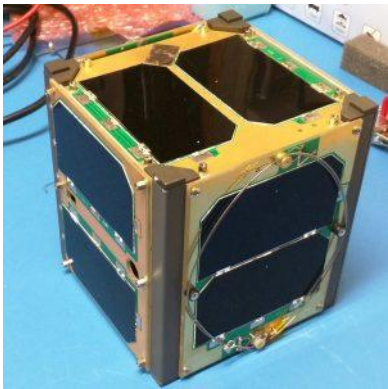

The LARG Satellite Trailer

Loudoun Amateur Radio Group

Presented by: Steve Greene, KS1G, ks1g@amsat.org

8/21/2021

A ***COMPLETE*** Satellite System!

- Donated by a Chesapeake VA club late 2020
- Utility trailer with tilt up tower
 - M2 2MCP14 and 432CP high gain antennas
 - Yaesu G5500 rotator, cross-boom
 - ARR 2M & 70cm preamps
 - ~80ft LMR-400 coax, control cables
 - Towable by even a small car!
- Kenwood TS-2000 xvcr
 - HF, 6M, 2M, 70cm, satellite mode
- Laptop with SatPC32, other ham software
 - Computer-rotator interface
 - Signalink data interface (for APRS, WSJT, ...)
- Misc: canopy shelter, 2 folding tables, multi-band dipole HF antenna

Available for demos, Scout Events, Field Day, Future ISS contacts, School STEM Days,...

Who Could You Work?

With current LEOs:

- At least 49 States (Hawaii is possible in theory)
- All Canadian Provinces
- All 488 CONUS Grids
- About 50 DXCC
- Using:
 - FM
 - CW, SSB
 - FT4
 - SSTV