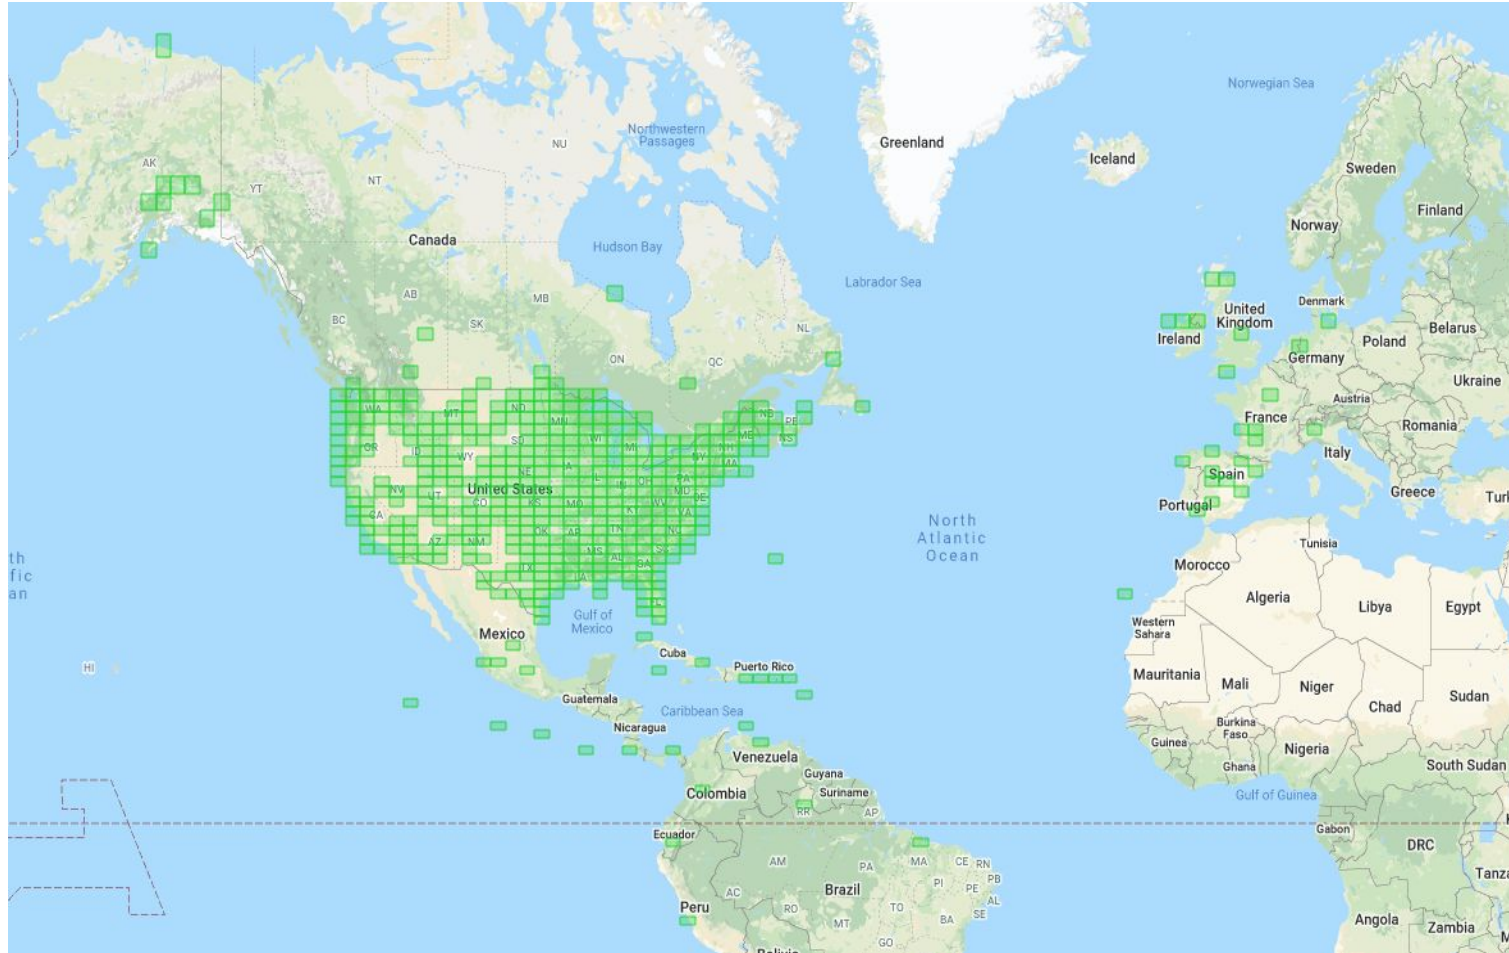

The LARG Satellite Trailer

Loudoun Amateur Radio Group

Presented by: Steve Greene, KS1G, ks1g@amsat.org

8/21/2021

A ***COMPLETE*** Satellite System!

- Donated by a Chesapeake VA club late 2020
- Utility trailer with tilt up tower
 - M2 2MCP14 and 432CP high gain antennas
 - Yaesu G5500 rotator, cross-boom
 - ARR 2M & 70cm preamps
 - ~80ft LMR-400 coax, control cables
 - Towable by even a small car!
- Kenwood TS-2000 xvcr
 - HF, 6M, 2M, 70cm, satellite mode
- Laptop with SatPC32, other ham software
 - Computer-rotator interface
 - Signalink data interface (for APRS, WSJT, ...)
- Misc: canopy shelter, 2 folding tables, multi-band dipole HF antenna

Available for demos, Scout Events, Field Day, Future ISS contacts, School STEM Days,...

Who Could You Work?

With current LEOs:

- At least 49 States (Hawaii is possible in theory)
- All Canadian Provinces
- All 488 CONUS Grids
- About 50 DXCC
- Using:
 - FM
 - CW, SSB
 - FT4
 - SSTV