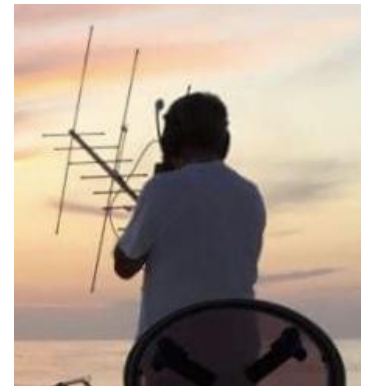

The LARG Satellite Trailer

Loudoun Amateur Radio Group

Presented by: Steve Greene, KS1G, ks1g@amsat.org

8/21/2021

A ***COMPLETE*** Satellite System!

- Donated by a Chesapeake VA club late 2020
- Utility trailer with tilt up tower
 - M2 2MCP14 and 432CP high gain antennas
 - Yaesu G5500 rotator, cross-boom
 - ARR 2M & 70cm preamps
 - ~80ft LMR-400 coax, control cables
 - Towable by even a small car!
- Kenwood TS-2000 xvcr
 - HF, 6M, 2M, 70cm, satellite mode
- Laptop with SatPC32, other ham software
 - Computer-rotator interface
 - Signalink data interface (for APRS, WSJT, ...)
- Misc: canopy shelter, 2 folding tables, multi-band dipole HF antenna